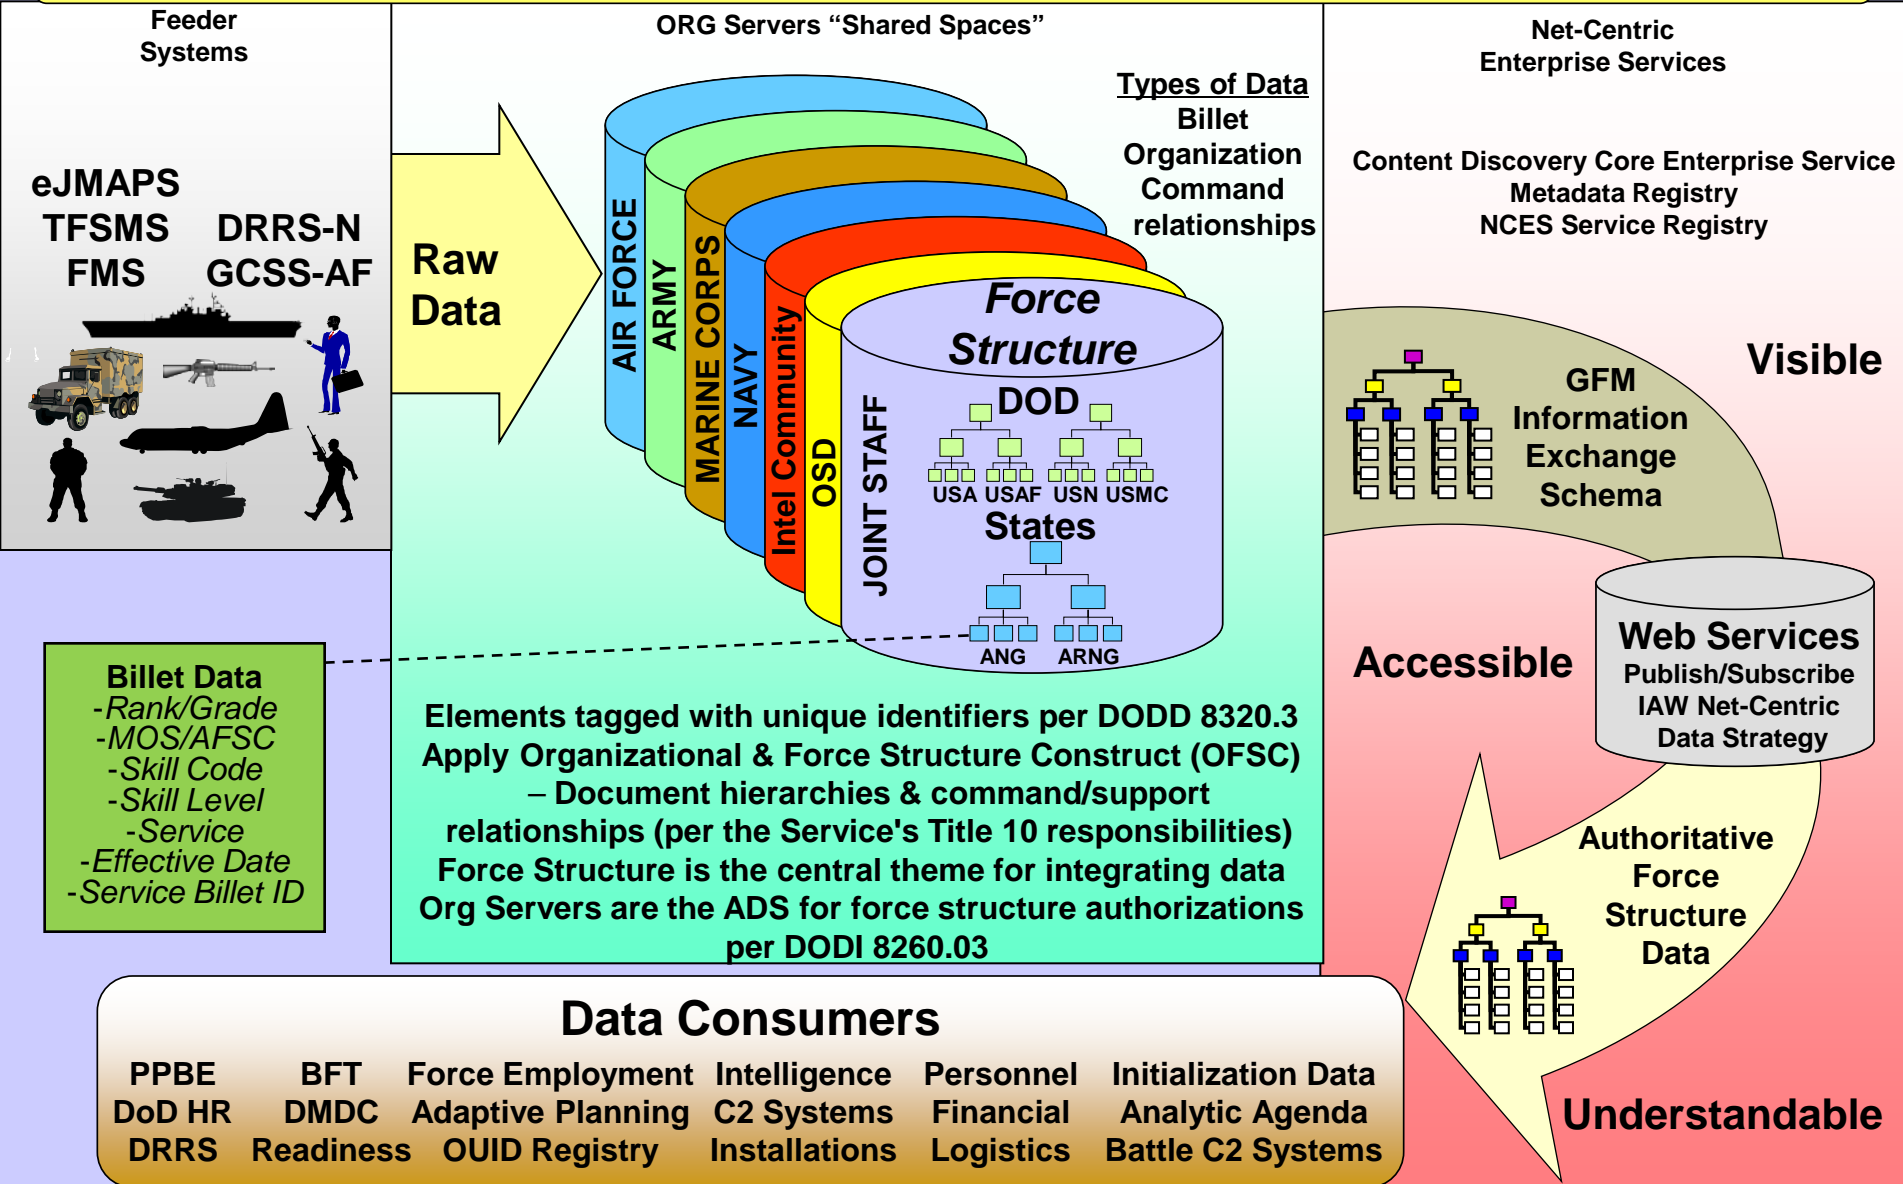

# IChart: A Tool For Visualizing and Managing Organizational and Force Structure Data

Frederick S. Brundick  
Josh Dehlinger

## Electronically documents "Authorized" force structure data for integration across DoD

- Create “slices” of real force structure to demonstrate basic GFM concepts
- Need tool to allow researchers to create, edit, and view force structure data
  - Use GOTS/Open Source
  - Support multiple platforms
  - Design with future applications in mind
- Workbench tool, not a prototype
  - Contains debugging options
  - Displays data normally hidden from user

- Programming language: Java
- RDBMS: MySQL
- Connectivity: JDBC
- XML parser: Document Object Model (DOM)
- MIL-STD-2525B symbols: Graphical Situation Display (GSD – GOTS)
- Tree display algorithm: C program written by ARL for older project

- DOM may validate XML file
  - “Well-formed” data
  - Validate against GFM schema
- Detect missing data
- Visual inspection of tree
- Counters displayed on nodes
- Rollups and summary data
- Save selected data elements in file